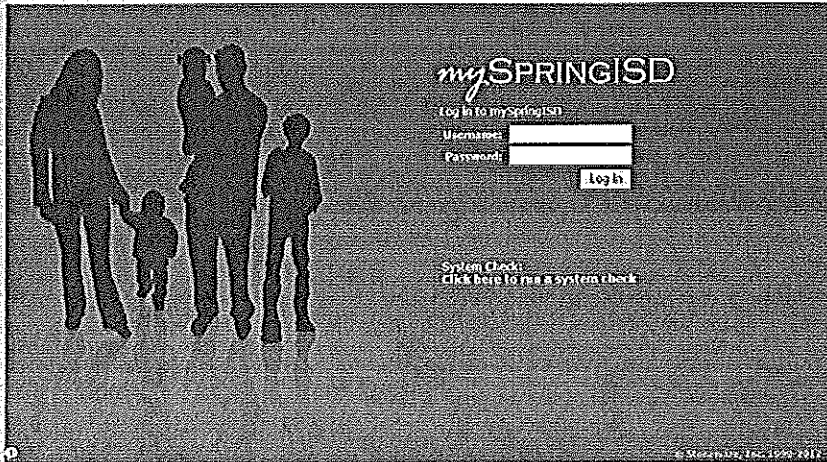

# Home Access Center (HAC)

1. Login to: <https://my.springisd.org>

Parents will use the same portal as the staff when accessing HAC.

If you do not see the login box above, click here to refresh this page, click on your browser's Refresh button or press F5.