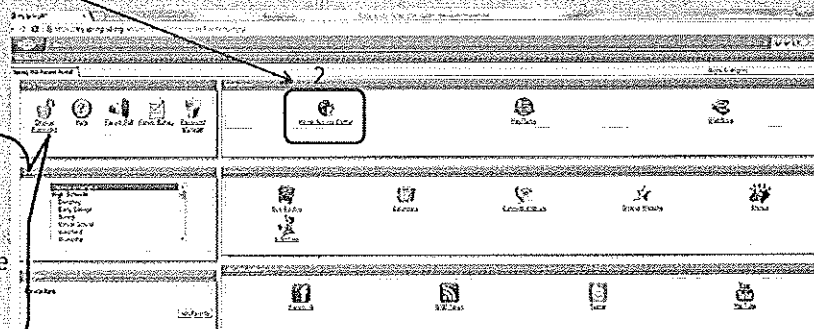

Parents can manage their passwords by clicking on the Password Manager.

In Home Access Center, parents will have access to the following:

- Schedules
- Attendance
- Classwork
- Progress Grades
- Report Card Grades